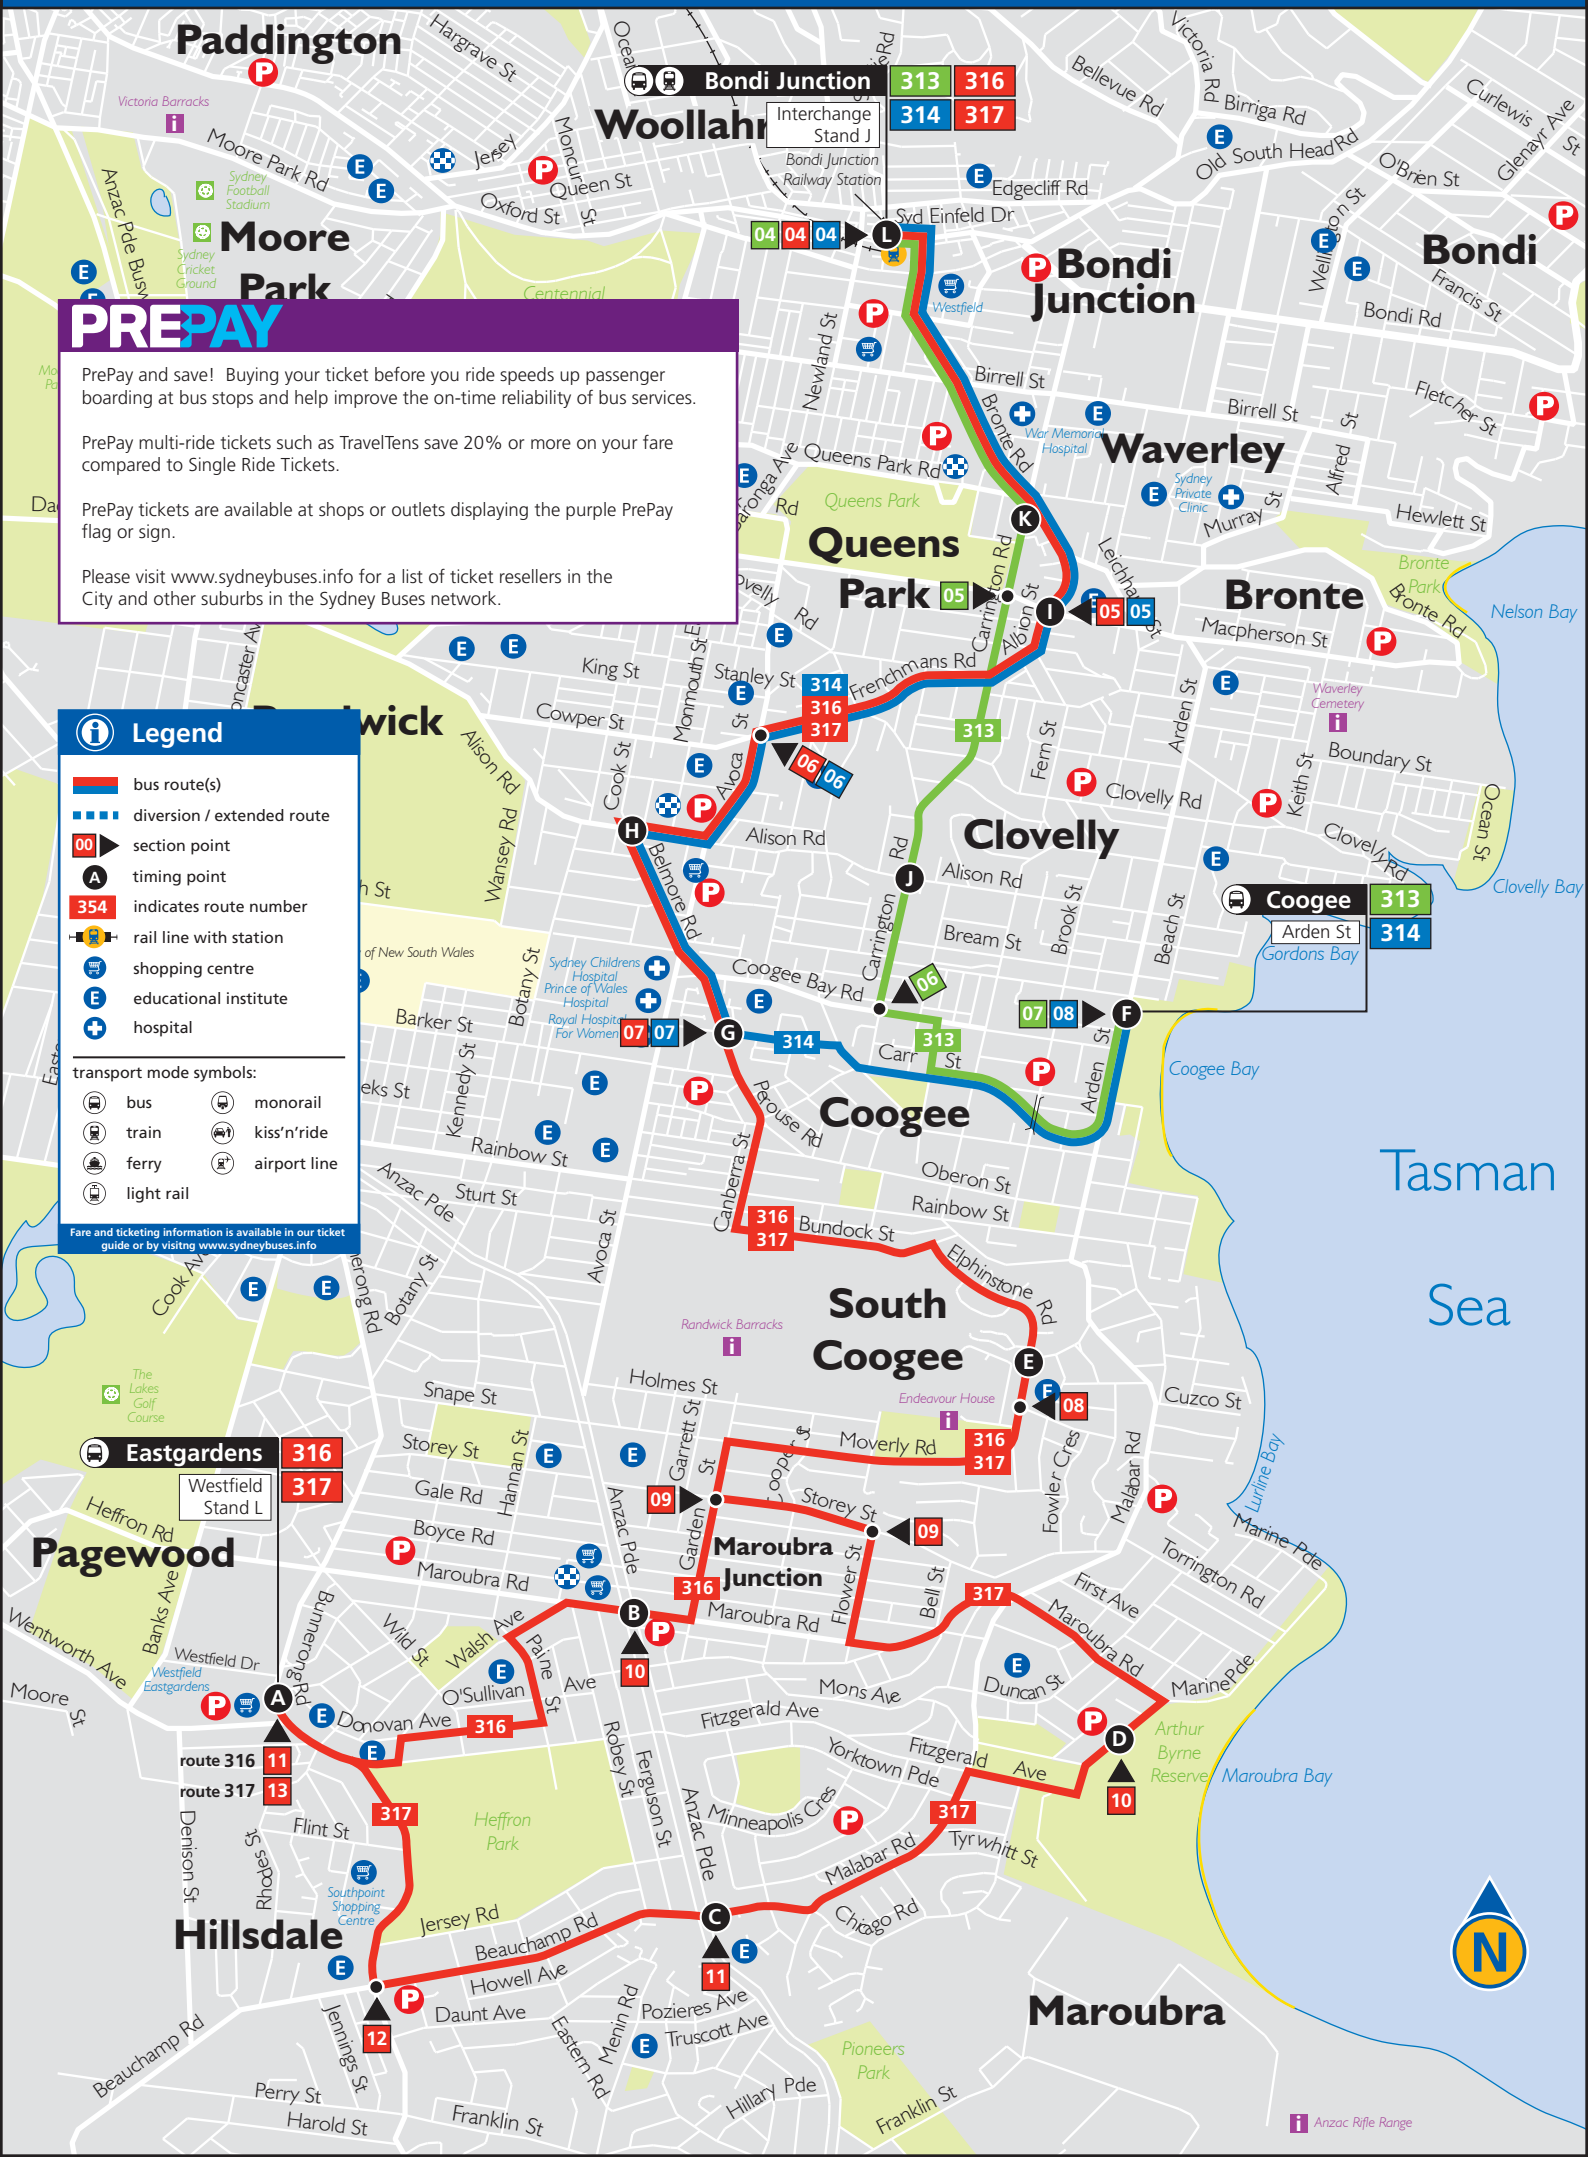

PREPAY

PrePay and save! Buying your ticket before you ride speeds up passenger boarding at bus stops and help improve the on-time reliability of bus services.

PrePay multi-ride tickets such as TravelTens save 20% or more on your fare compared to Single Ride Tickets.

PrePay tickets are available at shops or outlets displaying the purple PrePay flag or sign.

Please visit www.sydneybuses.info for a list of ticket resellers in the City and other suburbs in the Sydney Buses network.

Legend

1. bus route(s)
   - diversion / extended route
   - section point
   - timing point
   - indicates route number
   - rail line with station
   - shopping centre
   - educational institute
   - hospital
2. transport mode symbols:
3. bus
   - monorail
   - train
   - kiss'n'ride
   - ferry
   - airport line
   - light rail

Anzac Rifle Range