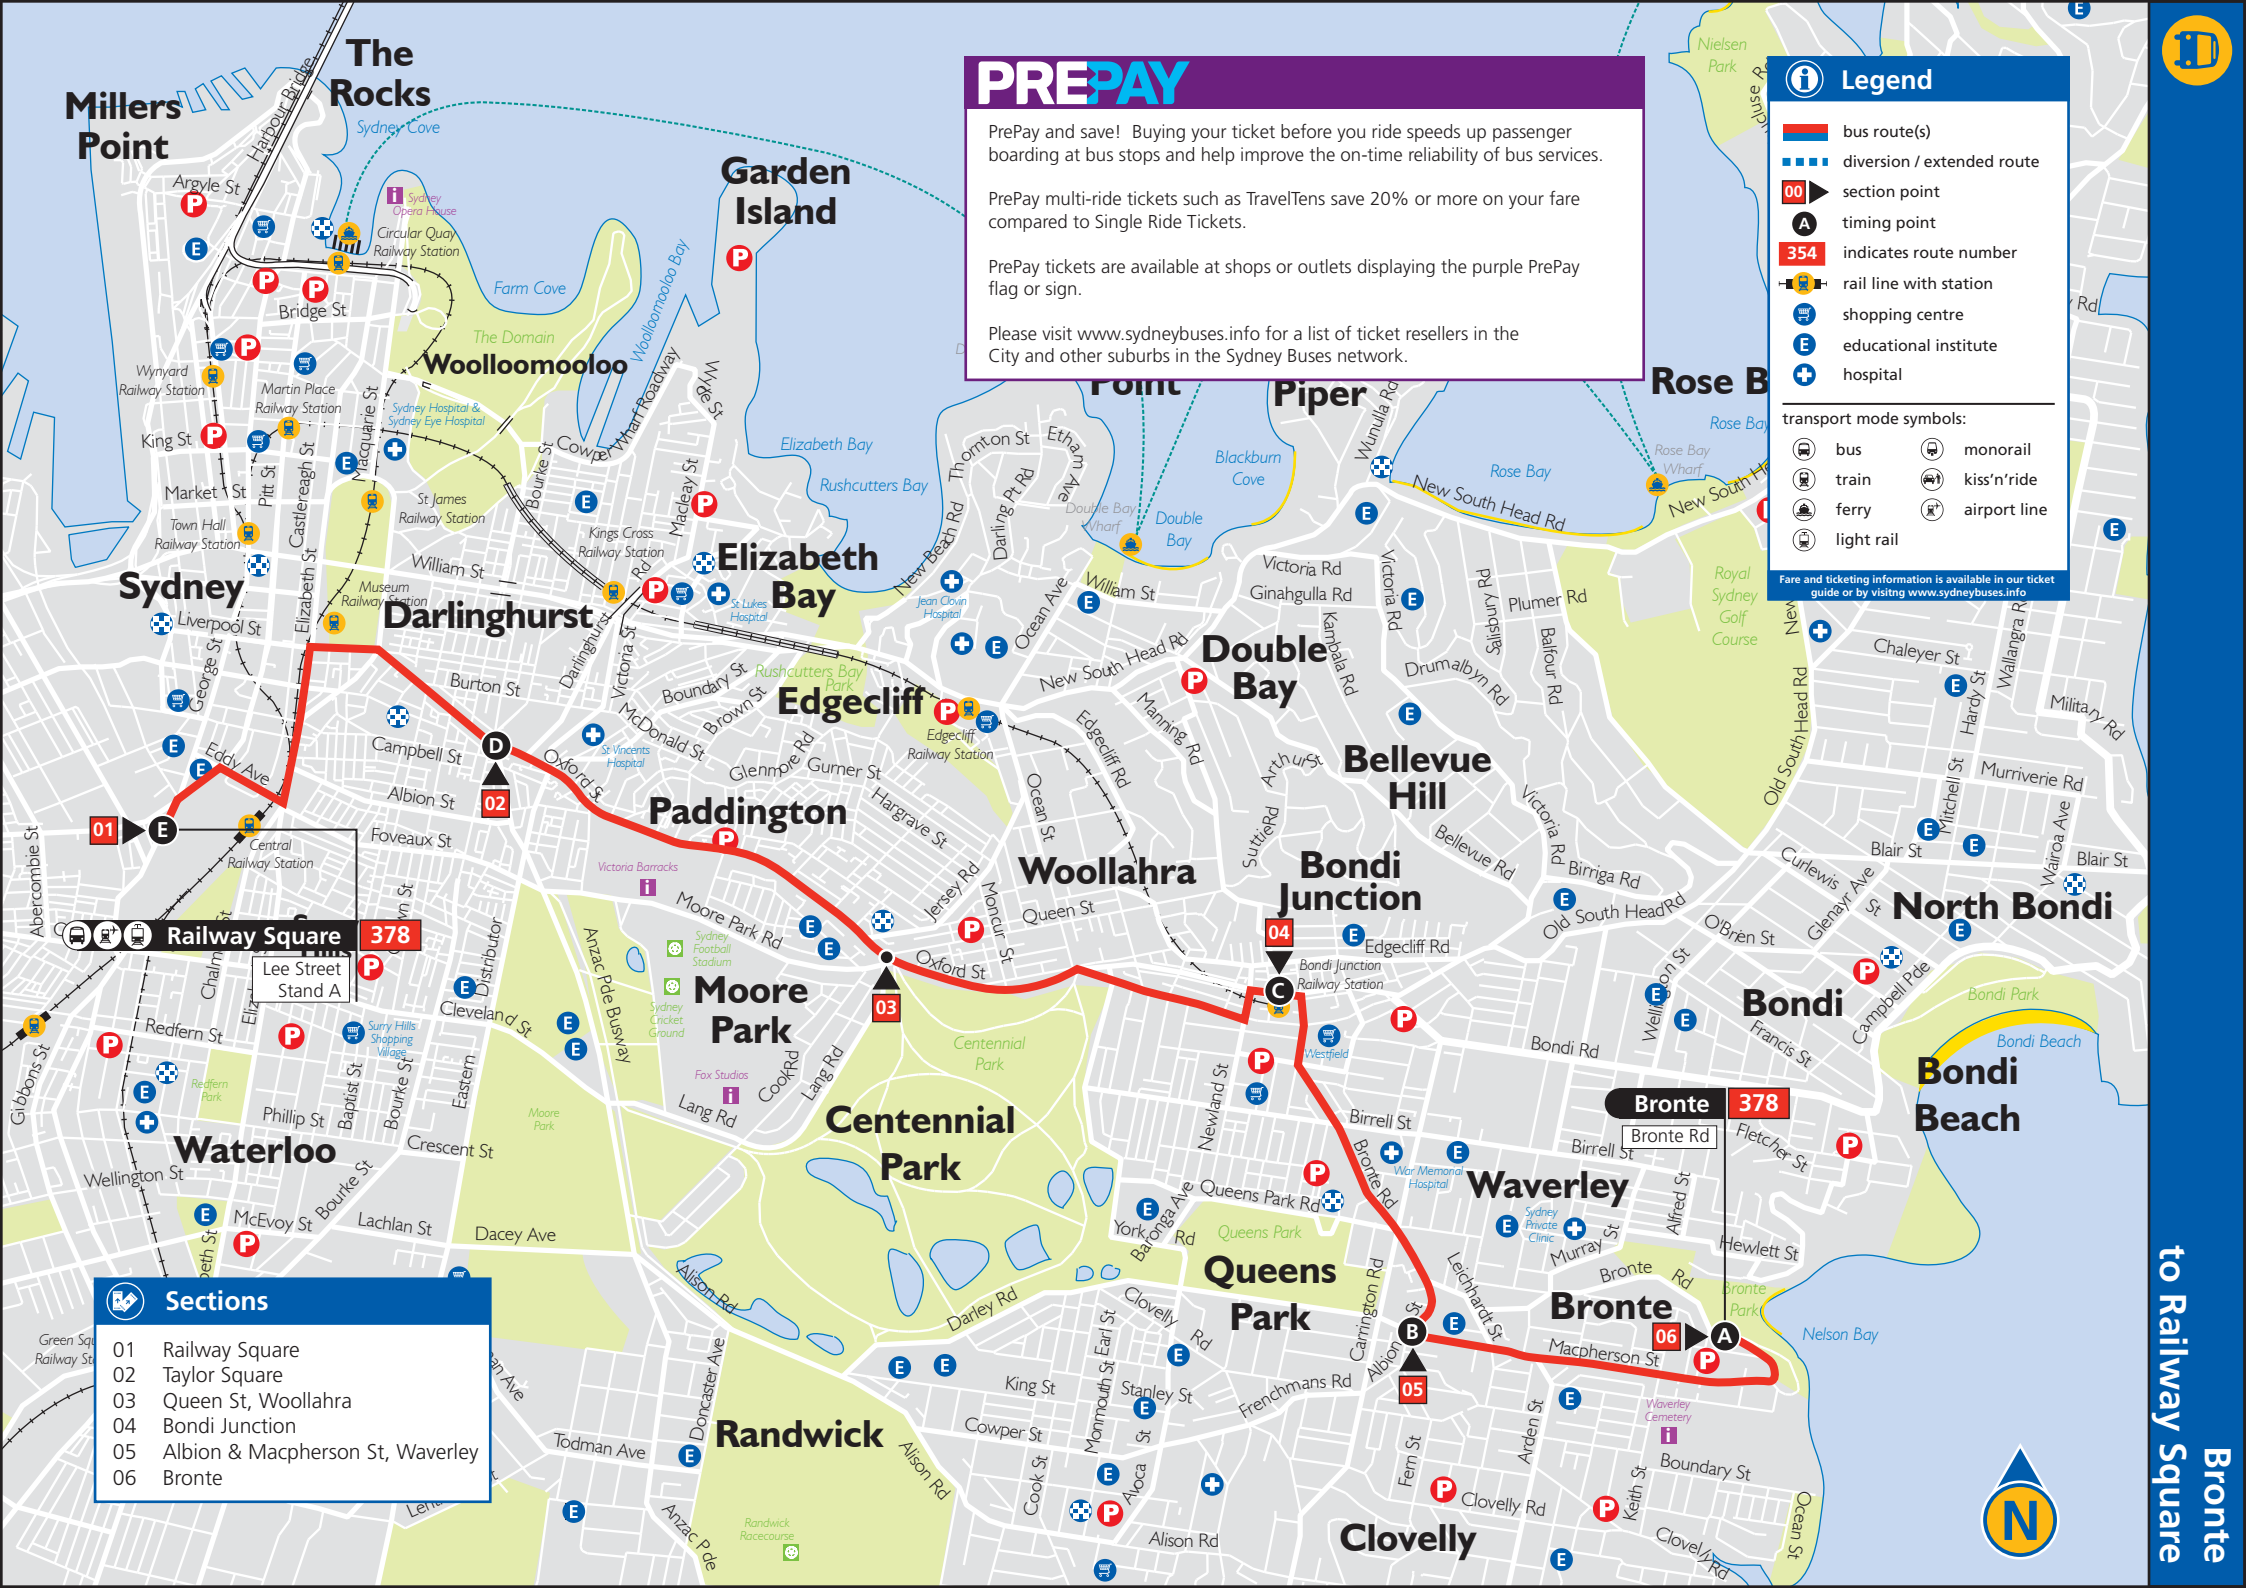

### Legend

- bus route(s)
- diversion / extended route
- section point
- timing point
- indicates route number
- rail line with station
- shopping centre
- educational institute
- hospital

---

transport mode symbols:

- bus
- monorail
- train
- kiss'n'ride
- ferry
- airport line
- light rail

Fare and ticketing information is available in our ticket guide or by visiting [www.sydneybuses.info](http://www.sydneybuses.info)

### Sections

- 01 Railway Square
- 02 Taylor Square
- 03 Queen St, Woollahra
- 04 Bondi Junction
- 05 Albion & Macpherson St, Waverley
- 06 Bronte

Bronte to Railway Square