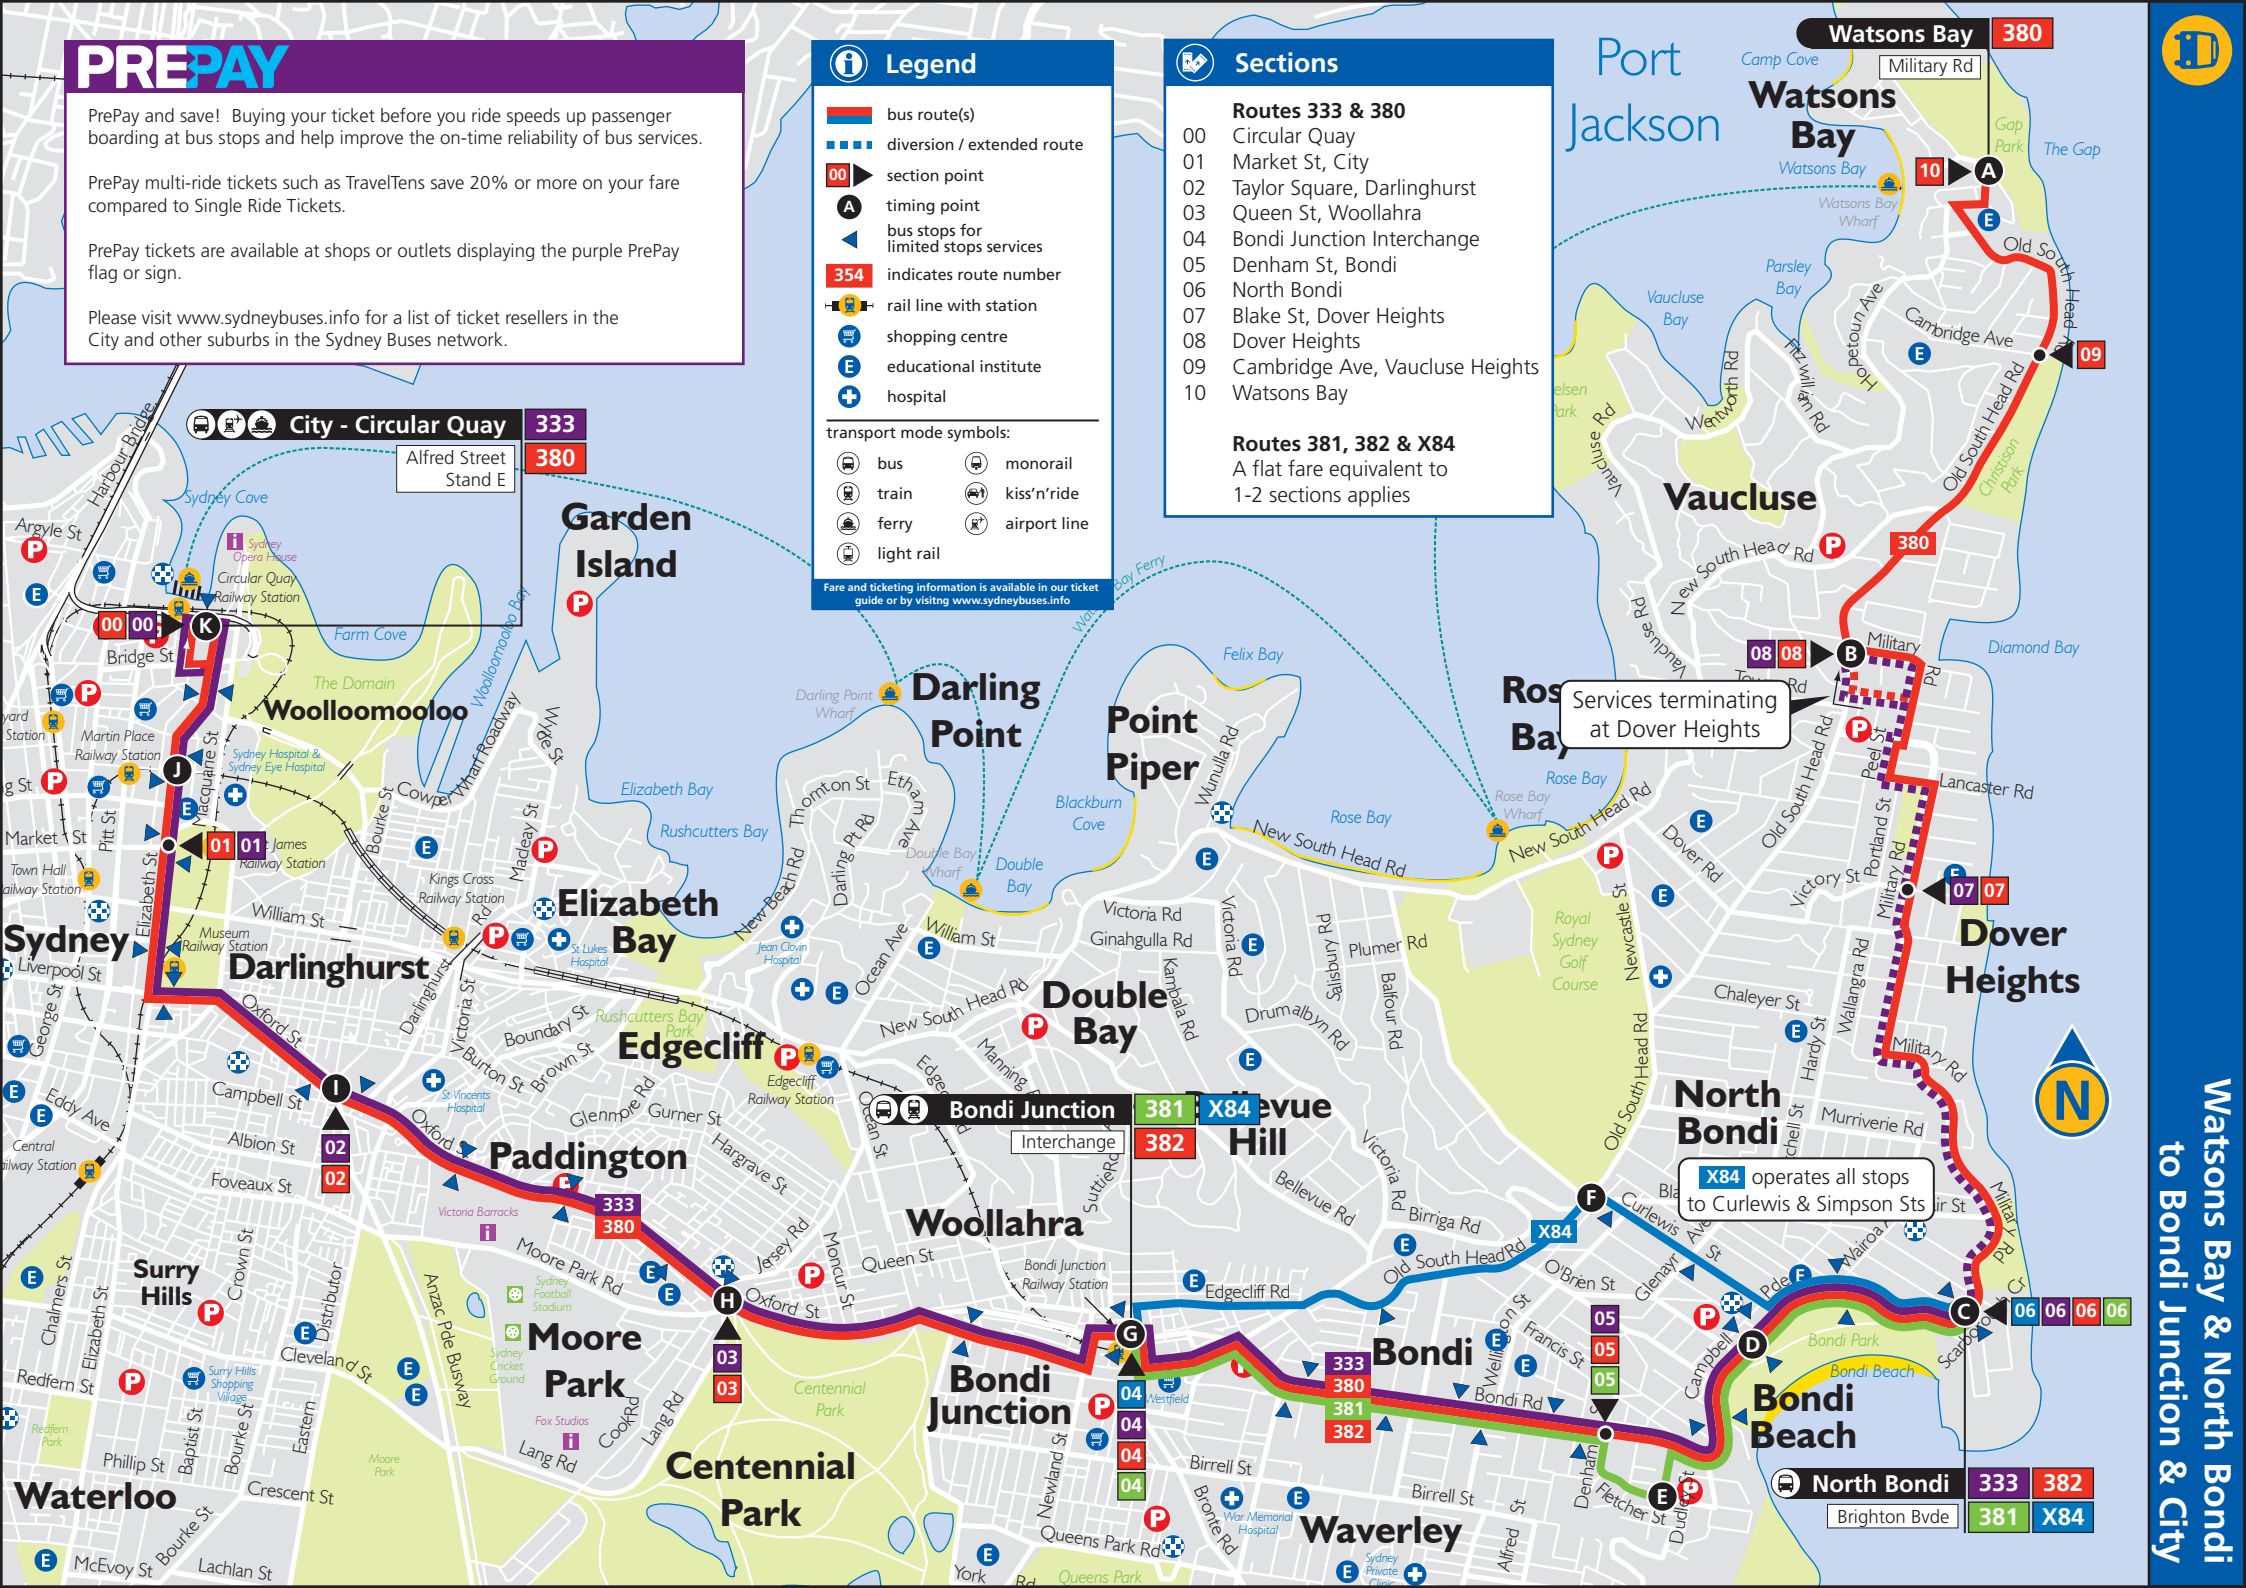

### Legend

- bus route(s)
- diversion / extended route
- section point
- timing point
- bus stops for limited stops services
- indicates route number
- rail line with station
- shopping centre
- educational institute
- hospital

### transport mode symbols:

Fare and ticketing information is available in our ticket guide or by visiting [www.sydneybuses.info](http://www.sydneybuses.info)

### Sections

**Routes 333 & 380**

- 00 Circular Quay
- 01 Market St, City
- 02 Taylor Square, Darlinghurst
- 03 Queen St, Woollahra
- 04 Bondi Junction Interchange
- 05 Denham St, Bondi
- 06 North Bondi
- 07 Blake St, Dover Heights
- 08 Dover Heights
- 09 Cambridge Ave, Vaucluse Heights
- 10 Watsons Bay

**Routes 381, 382 & X84**  
A flat fare equivalent to 1-2 sections applies

Watsons Bay & North Bondi to Bondi Junction & City

Services terminating at Dover Heights

X84 operates all stops to Curlewis & Simpson Sts